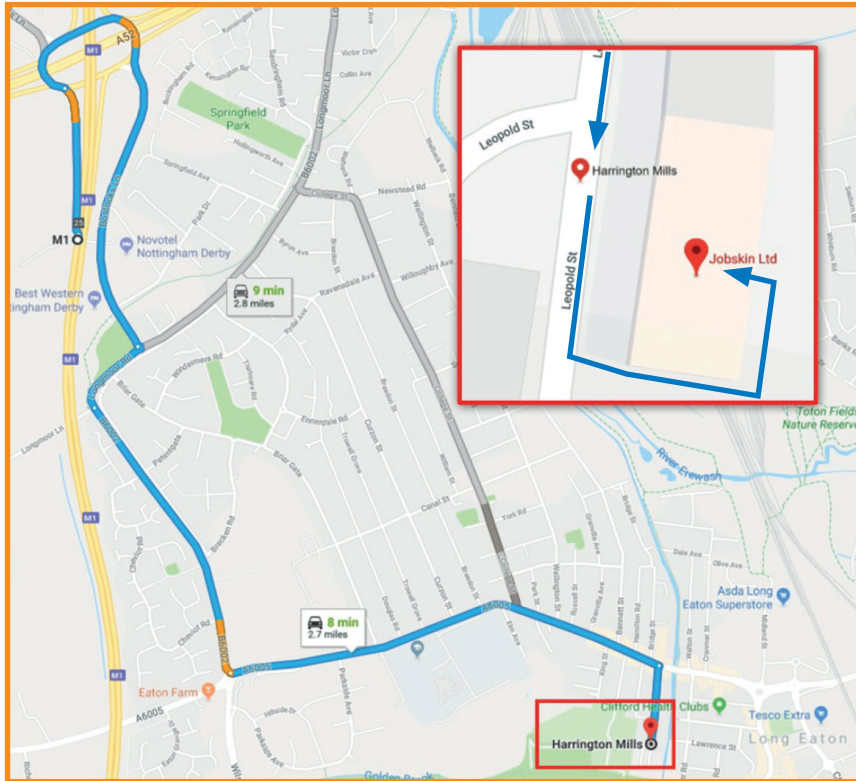

Travel Information

For delegates attending our training courses at our head office in Long Eaton, Nottingham

Directions

By Car:

From M1 Exit at Junction: **25**. Take the: **A52** exit to: **Nottingham/Derby/Ilkeston**

Nottingham Derby A52

At **Sandiacre Interchange**, take the 2nd exit onto **Bostocks Lane** towards: **Long Eaton**

At roundabout take **2nd** exit: **Longmoor Rd**

Continue onto: **Petersham Rd / B6002**

At roundabout take **1st** exit: **Derby Rd / A6005**

Turn right onto **Leopold Street**

Turn left 50 yards before the end of the road, into a large communal car park

Public Transport

Train Station: Long Eaton

By Taxi - 1.7 miles, 6 min

Walking - 1.4 miles, 30 mins

Taxis:

Available at back of station, or Long Eaton Taxis - Phone: 0115 882 9282

Airport:

East Midlands
10 miles, 17 mins

Closest Accommodation

Village Hotel, 1.8 miles from Medigarments Ltd