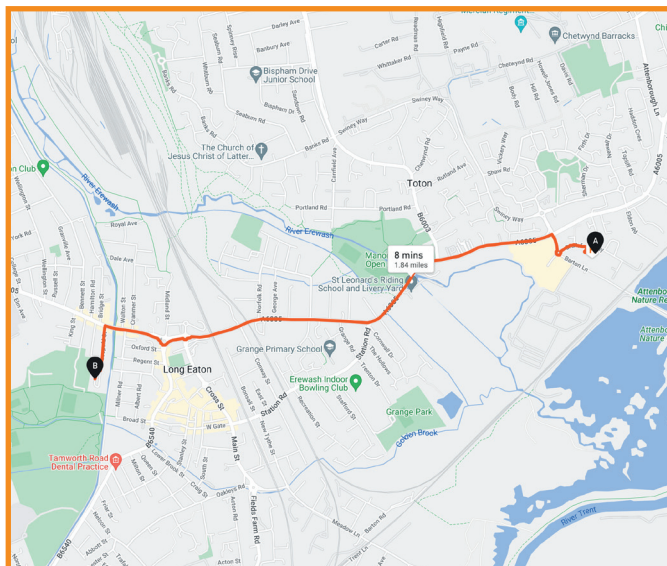

Travel Information

For delegates attending our training courses at our head office in Long Eaton, Nottingham

Directions

By Car:

From M1 Exit at Junction: **25**. Take the: **A52** exit to: **Nottingham/Derby/Ilkeston**

Nottingham Derby A52

At **Sandiacre Interchange**, take the 2nd exit onto **Bostocks Lane** towards: **Long Eaton**

At roundabout take **2nd** exit: **Longmoor Rd**

Continue onto: **Petersham Rd / B6002**

At roundabout take **1st** exit: **Derby Rd / A6005**

Turn right onto **Leopold Street**

Turn left 50 yards before the end of the road, into a large communal car park

Public Transport

Train Station: Long Eaton

By Taxi - 1.7 miles, 6 min

Walking - 1.4 miles, 30 mins

Taxis:

Available at back of station, or Long Eaton Taxis - Phone: 0115 882 9282

Airport:

East Midlands
10 miles, 17 mins

Closest Accommodation

Village Hotel, 1.8 miles from Medigarments Ltd