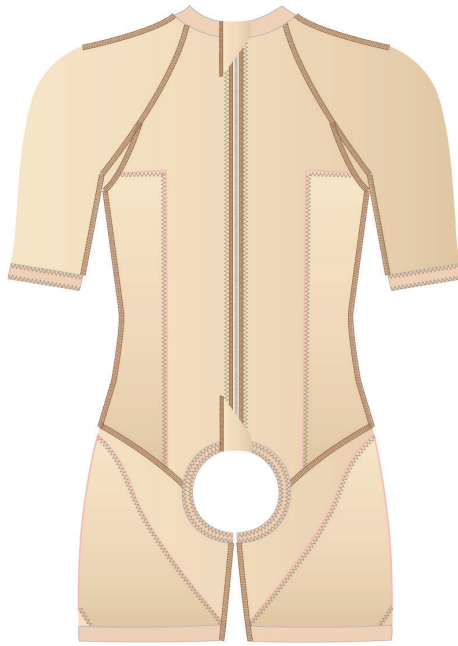

Base fabric: Beige  
Panels: Green Camo  
Binding: Beige  
Thread: Light Green

**20 Lance Corporal**

Base fabric: Black  
Panels: Green Camo  
Binding: Black  
Thread: Black

**21 Pilot Officer**

Base fabric: Black  
Panels: Blue Camo  
Binding: Black  
Thread: Denim Blue

**22 Admiral**

Base fabric: Navy  
Panels: Blue Camo  
Binding: Navy  
Thread: Navy

**23 Major**

Base fabric: White  
Panels: Pink Camo  
Binding: White  
Thread: Purple

**24 General**

Base fabric: Pink  
Panels: Pink Camo  
Binding: Pink  
Thread: Bright Pink

### White

Base fabric: White  
Panels: White  
Elastic: White  
Thread: White

### Beige

Base fabric: Beige  
Panels: Beige  
Elastic: Beige  
Thread: Beige