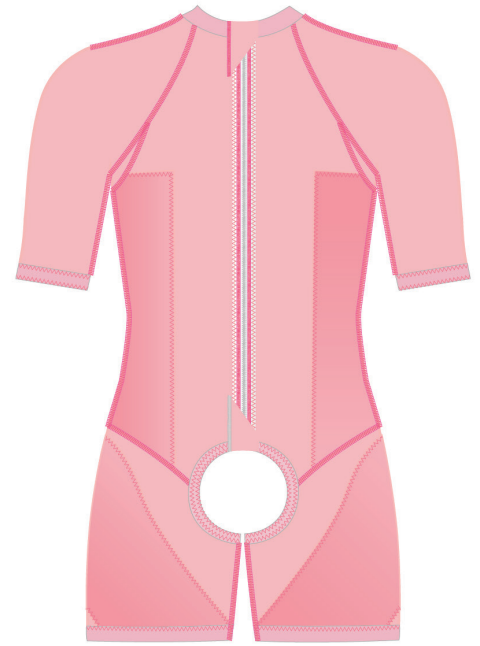

Pink

Base fabric: Pink
Panels: Pink
Elastic: Pink
Thread: Pastel Pink